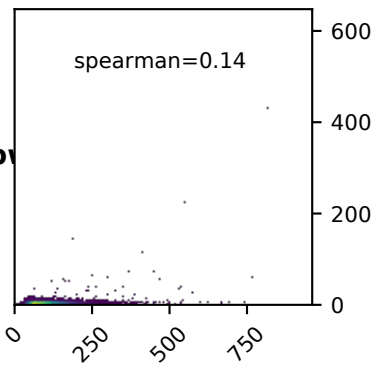

**G04CK\_norm\_deep.bw**

**CHIP\_INPUT\_norm\_deep.bw**